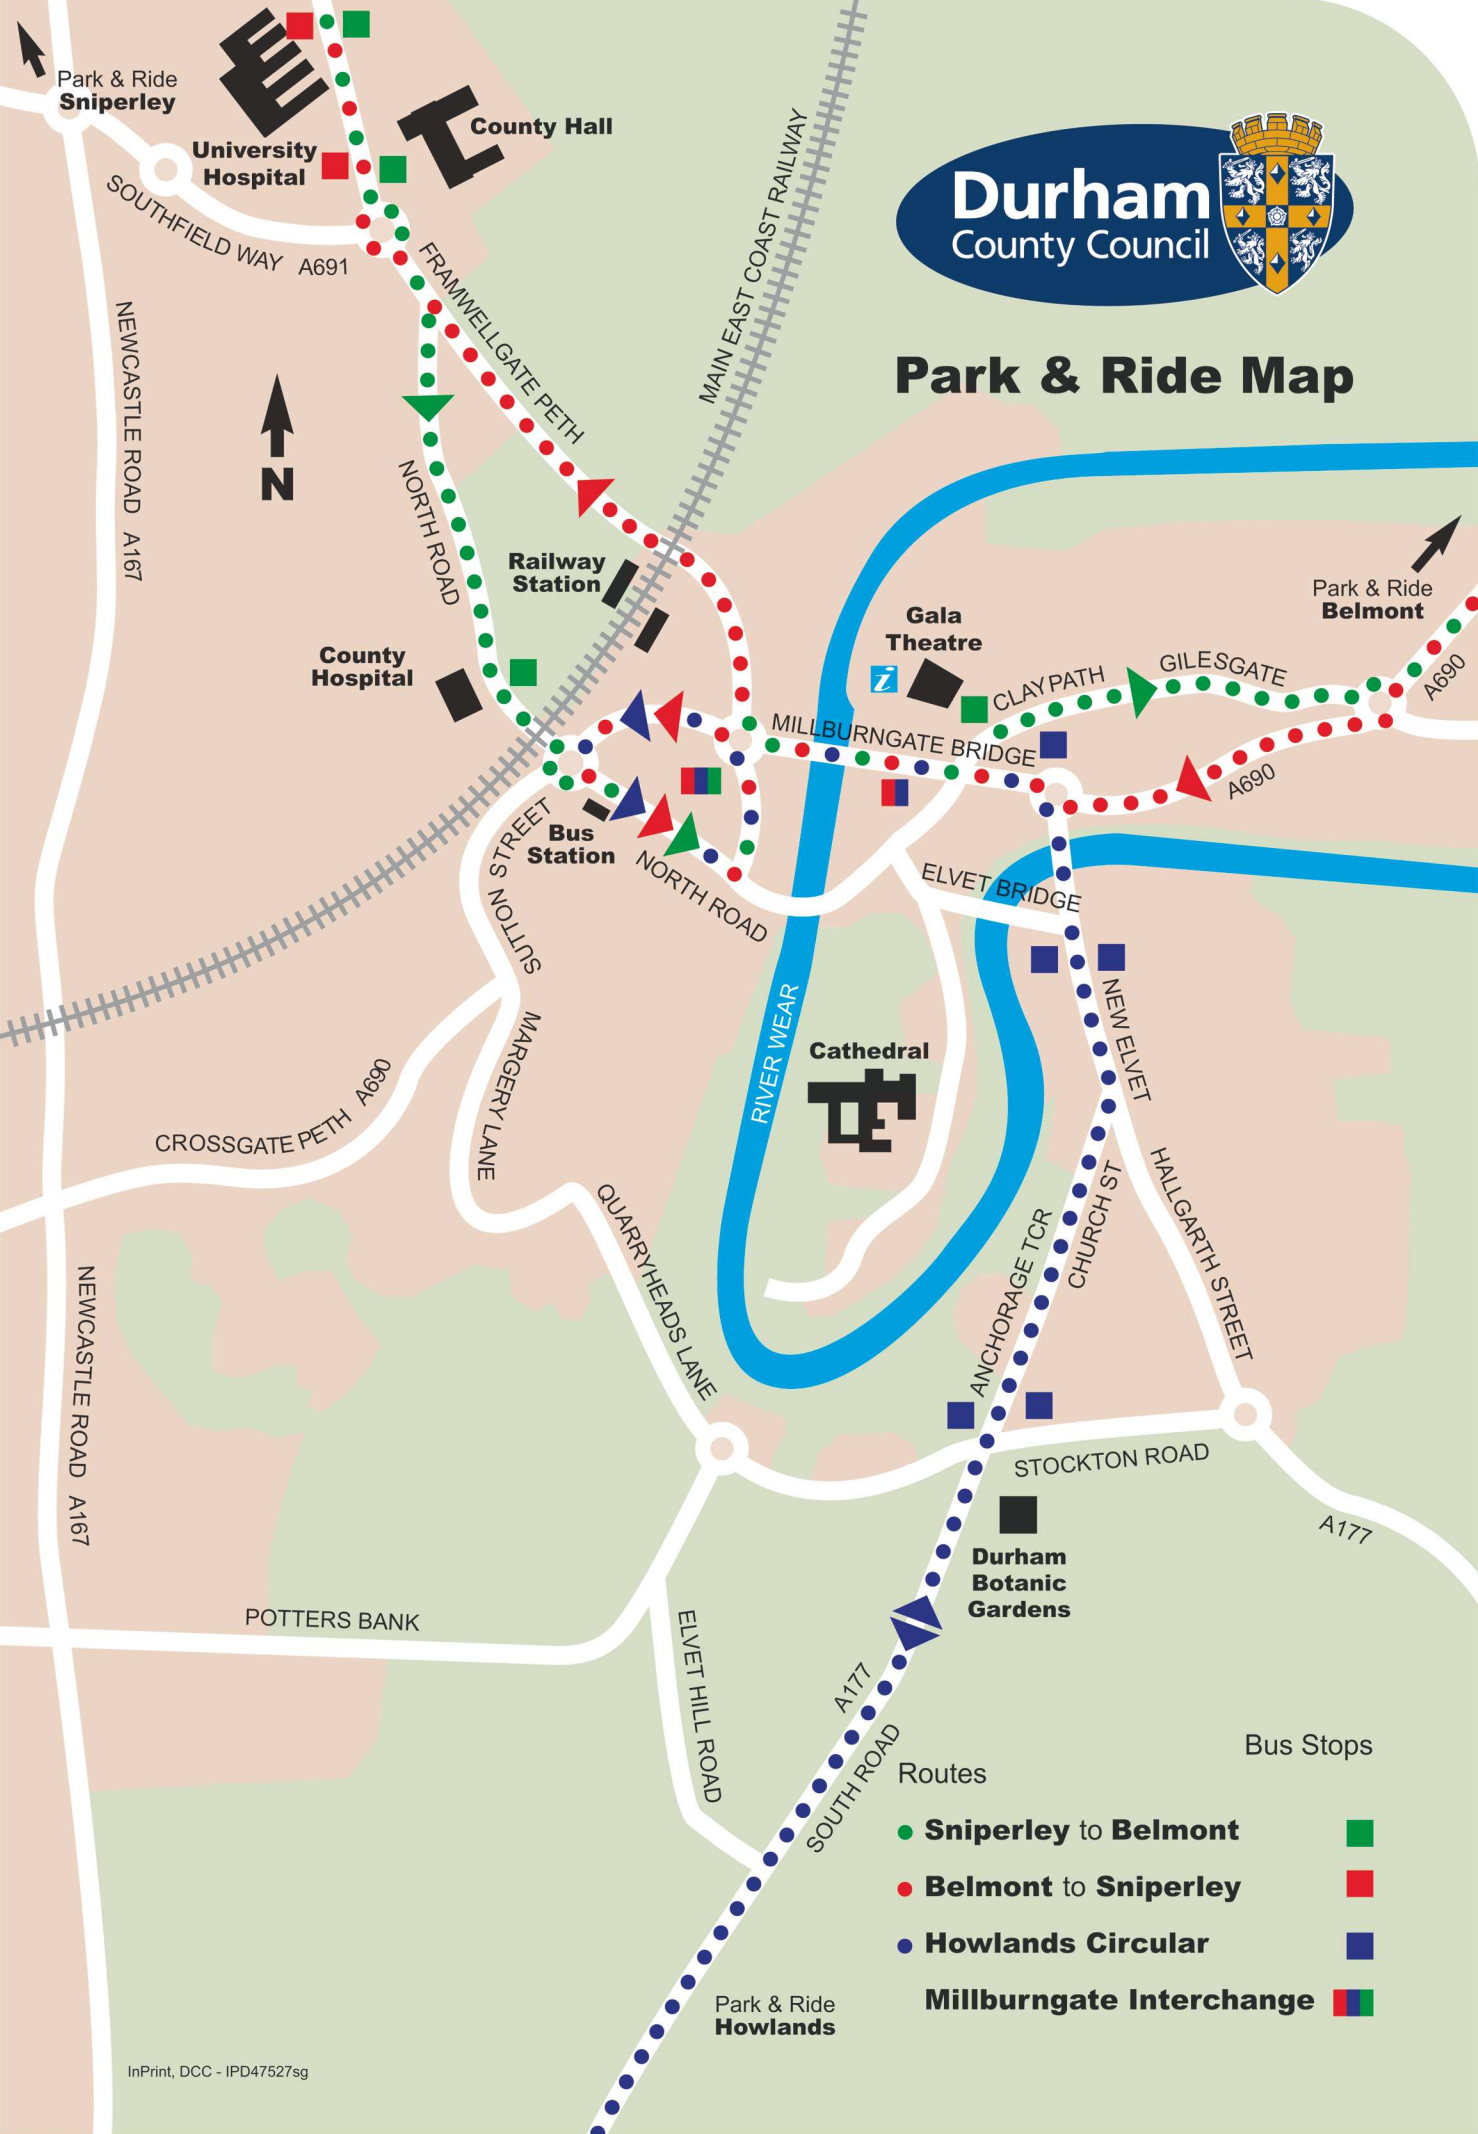

# Park & Ride Map

- Bus Stops
- Routes
- **Sniperley to Belmont** ■
  - **Belmont to Sniperley** ■
  - **Howlands Circular** ■
  - **Millburngate Interchange** ■ ■ ■